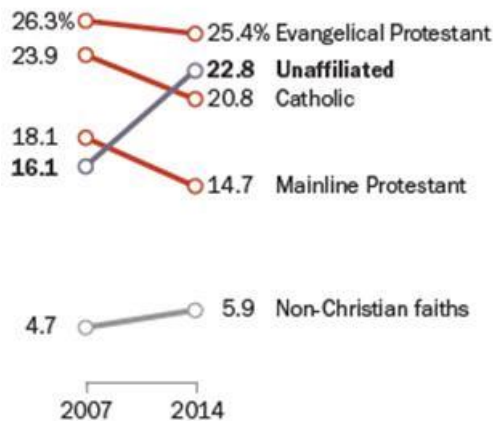

PEACE RIVER PRESBYTERY

WEEKLY PRESBYTERY LETTER - JUNE 2, 2015 Rev. Graham P. Hart, General Presbyter

In the News (Peace River and Beyond)

The [Pew Foundation](#) recently released a major study on: [America's Changing Religious Landscape (click here)](#). The big news, though not surprising to any of us is:

- the next generation does not find church all that interesting and has some issues with us,
- there are now around 55 million Americans who have declared no religious affiliation, which is up significantly over the last 10 years (in the study this group is called the "none's")
- all denominations are in decline –while other non-Christian faiths are growing

There is an excellent interview with David Campbell ([click here](#)), a political science professor at Notre Dame, about what the new Religious Landscape Study findings mean.

I encourage you to begin a conversation at your church, or in the session, related to this study and what we can learn from it. [Interactive: Explore the U.S. Religious Landscape](#)

% of adults who identify with each group