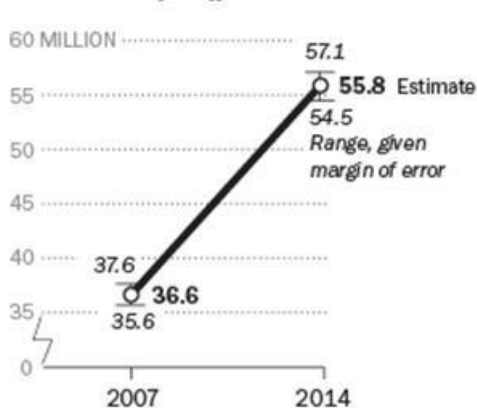

Rapid Growth of Religiously Unaffiliated

Total number of unaffiliated U.S. adults

DEMOGRAPHIC STUDY MAY 12, 2015

FOR ALL PASTORS – FYI FOR ALL SESSIONS

The **Pastoral Care Team** will be calling on all active pastors. Last year I called a number of retired pastors and asked if they would be alert to any pastoral concerns and special needs of our pastors and provide pastoral care during the time I was away on sabbatical. This initiative was well received, and when I got back we began exploring making this an on-going ministry in Peace River. At the May Presbytery meeting the now 9 members of the Pastoral Care Team were commissioned. Below is a note from Taylor Hill, one of the conveners of the team, letting you know of their work; and attached is a brochure that goes into more detail.

[Pastoral Care for the Pastors](#)